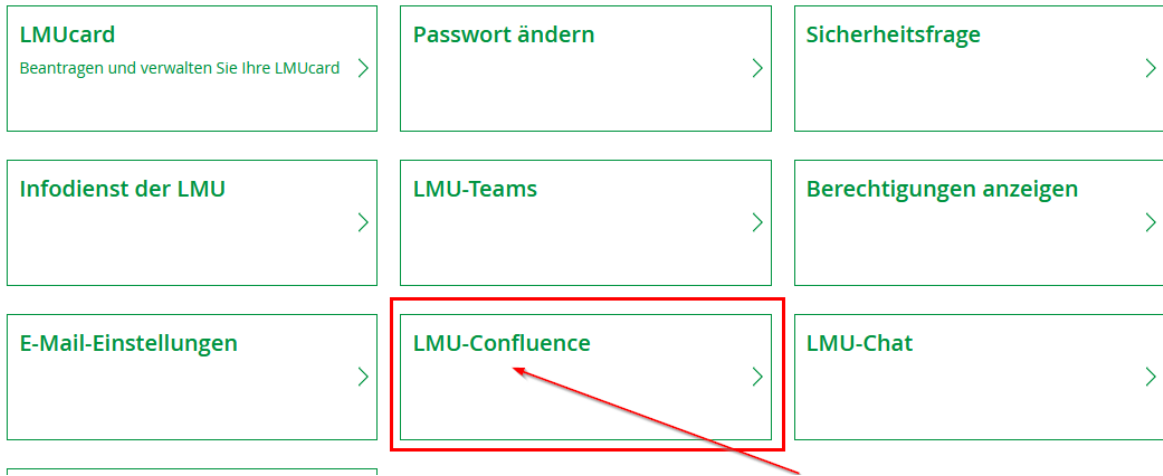

Access to the IT FAQ Sociology in the LMU Confluence

To get access to Confluence, please log in to the LMU portal with your LMU user ID and activate your ID for LMU Confluence.

- <https://www.portal.uni-muenchen.de/benutzerkonto/index.html#!/>

- At the same place in the user account (LMU portal) you will see the **LRZ identifier belonging to the LMU user ID**. Please remember this ID, as you will need it often.

In the current case of logging into the [IT-FAQ Wiki Sociology](#).